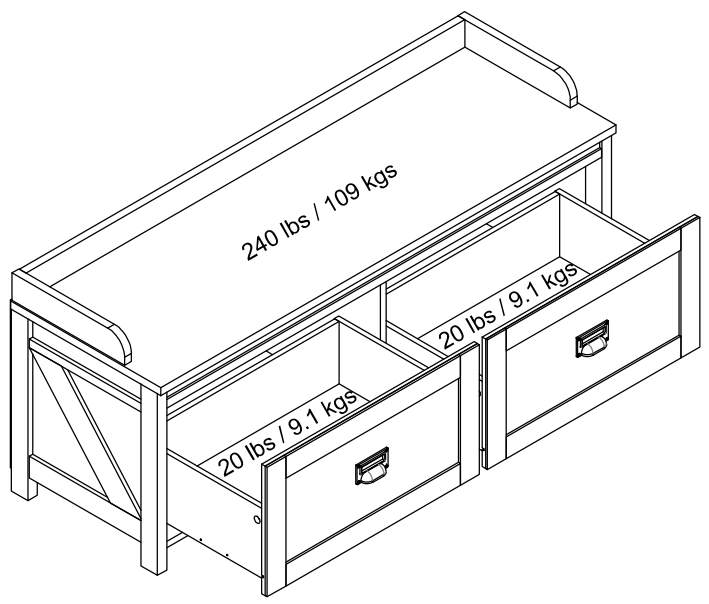

Entry Storage Bench

7808846COM, 7808884COM, 7808886COM

Wood Breakdown:
 PB 77% & MDF 14%.
 Total storage: 5.8 cubic feet

Overall Product Size:
 47.6" W x 15.9" D x 19.8" H
 121cm W x 40.3cm D x 50.2cm H

Maximum Weight Capacities
 Unit Weight: 63.1lbs. (28.6 kg)