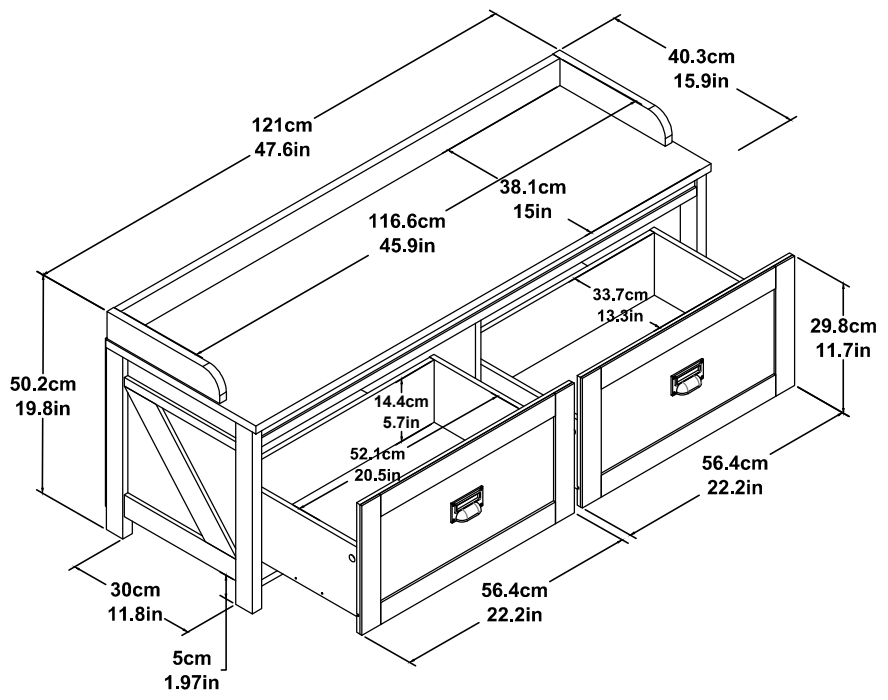

Entry Storage Bench

7808846COM, 7808884COM, 7808886COM

Wood Breakdown:
 PB 77% & MDF 14%.
 Total storage: 5.8 cubic feet

Overall Product Size:
 47.6" W x 15.9" D x 19.8" H
 121cm W x 40.3cm D x 50.2cm H

Maximum Weight Capacities
 Unit Weight: 63.1lbs. (28.6 kg)